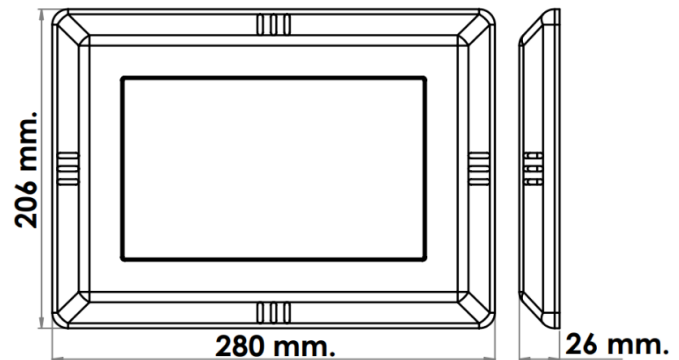

Golden Ratio White SMD Led Concrete Fixture (120pcs-32W)

Technical Specifications

- Life-long impermeability guarantee with surface-controlled special cold welding technology and IP68 electrical insulation.
- With its special geometry, it provides wider lighting suitable for the pool edge surface.
- With a thickness of 26 mm, it is the world's thinnest and most aesthetic pool lighting fixture.
- The end of the cable inside the luminaire is completely clogged and insulated, even if the cable remains in water, no water can enter the luminaire.
- It has a unique design where there is no screw hole on the frame that distorts the appearance and creates pollution.
- It provides strong illumination with high efficiency SMD LEDs, and provides 90% savings compared to filament bulbs with its low consumption.
- Only use in water. It can be used in water depth of 5 meters.
- Cable length is 2.5 meters.
- It has a long life with automatic current control.
- It is a product that perfects the classic pool look with its golden ratio design at the peak of aesthetics.
- Easy and precise results with a single solution without the need for surface-mounted or recessed pool lighting.
- In addition to white, daylight and blue colors, all kinds of color and light games can be made with the RGB model.
- It provides cable transit and fixing solution for all kinds of pools with its optional special kits.
- Suitable for use in sea water and geothermal water. Fasteners are 316 stainless.
- Manufactured from original materials. UV and antioxidant added, impact resistant, long life.
- In the reinforced concrete pool,
  In the liner pool,
  In the panel pool,
  Polyester in the pool
  Available varieties are available.