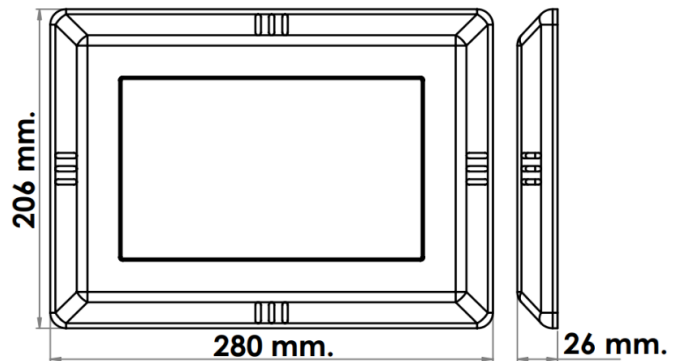

Golden Ratio RGB SMD Led Concrete Fixture (120pcs-30W)