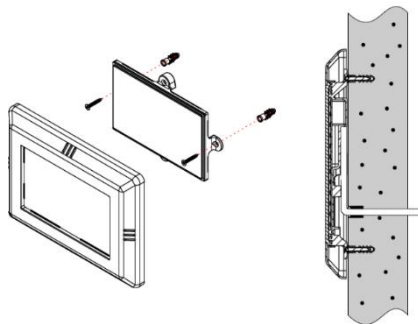

LAMP FIXING AND APPLICATION FOR CONCRETE POOL