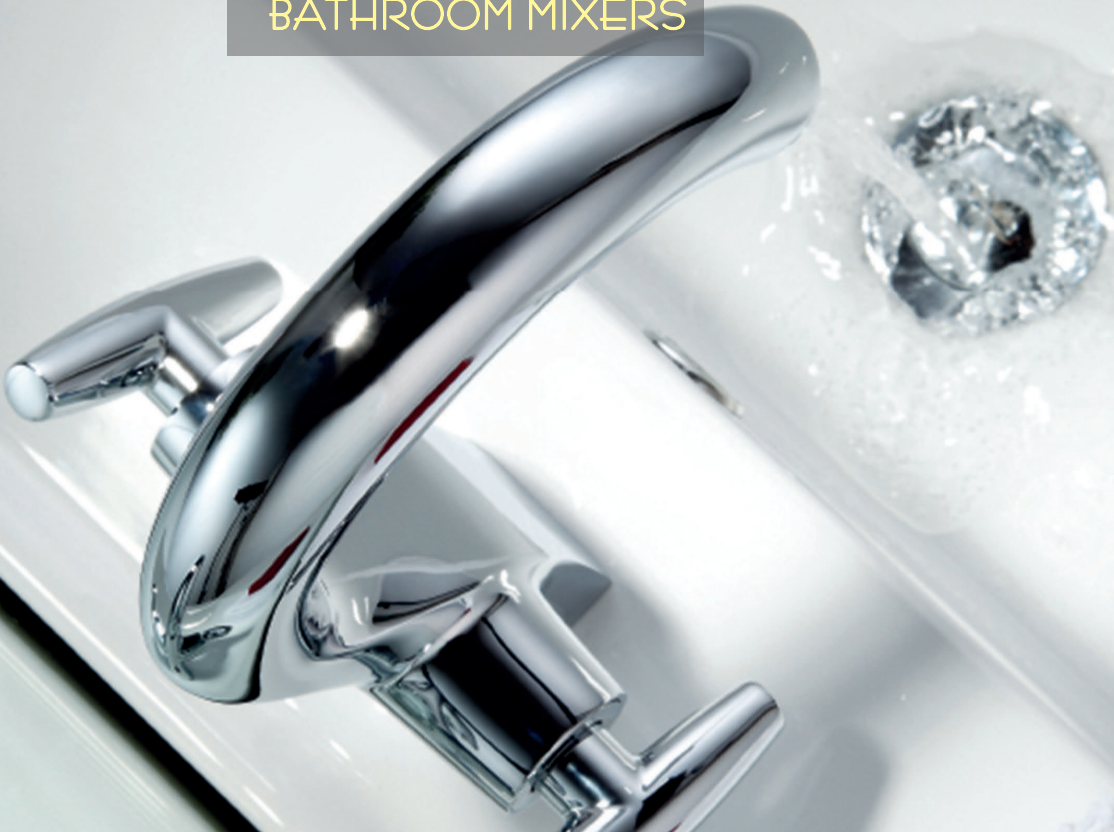

### UNO

GRL-UNO-BTR02

UNO BANYO BATARYASI

SINGLE LEVER BATH MIXER - WITHOUT SHOWER SET

GRL-UNO-BTR01

UNO LAVABO BATARYASI

SINGLE LEVER BASIN MIXER

GRL-UNO-BTR03