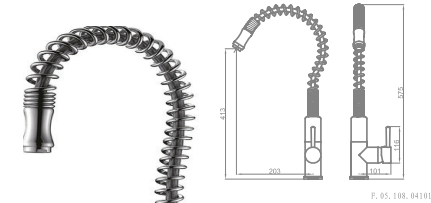

F. 05.108.04101

G0510804101
SİPİRALLI EYVE BATARYASI
SINGLE LEVER PULL-OUT
KITCHEN MIXER