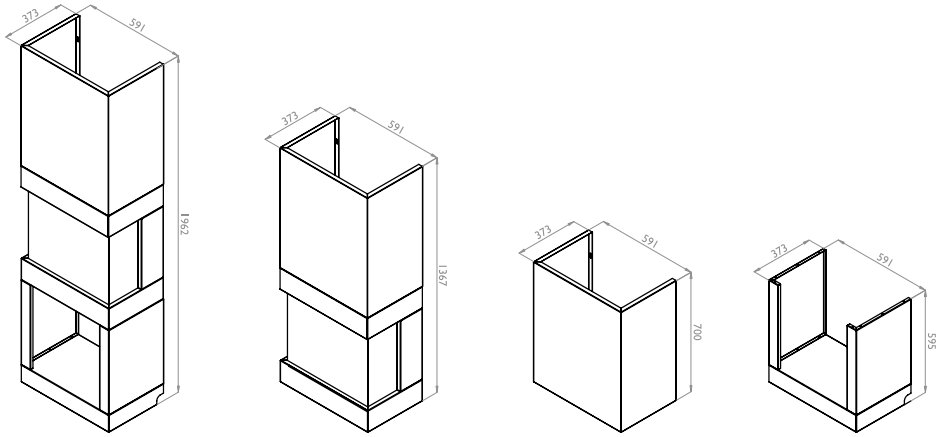

Safety Control System
Completely suitable for various types of gases with safe.

Control System
Remote control with battery. No electricity needed

*unit of measure is mm.

| Technical Features | | | | | | |
|---|--|----------------------|----------------------|----------------------|----------------------|-------------------|
| Model | ALCOR | | | | | |
| Type of appliance | Suspended | | | | | |
| Combustion | Closed combustion (hermetic) | | | | | |
| Certification | CE -Szutest (2195) - EN613 | | | | | |
| Type | C11 | | | | | |
| Category | I2H, I3B, I3B/P, I3P, II2H3B/P, II2H3+, I3+, I3B/P | | | | | |
| Flame protection version | Pilot flame with thermocouple | | | | | |
| Gas Type | Symbol | G20 (20 mbar) | G30 (29 mbar) | G30 (50 mbar) | G31 (37 mbar) | |
| Direct heat output | | 5 | 5 | 5 | 5 | kW |
| Space heating emissions NOx | | 15 | 54 | 2 | 54 | mg/kWh |
| Technical Datas | | | | | | |
| Nominal heat output | Q _{nom} | 5.0 | 5.0 | 5.0 | 5.0 | kW |
| Consumption | | 0.53 | 0.22 | 0.22 | 0.25 | m ³ /H |
| Burner pressure | | 20 | 29 | 50 | 37 | mbar |
| Efficiency class (EN613) | | 1 | 1 | 1 | 1 | |
| Dimensions (Boxes) (Width x Length x Height) | 1st box : 640 x 715 x 420 2nd box : 585 x 700 x 390 | | | | | |
| Weight (Net) | 47 kg (Except chimney set) | | | | | |
| Weight (Gross) | 1st box: 39 Kg (Combustion chamber and glass pane(s)) 2nd box: 19 Kg (Mantelpiece, decoratives, control unit and manuals) | | | | | |