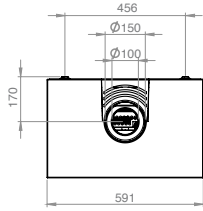

Safety Control System
Completely suitable for various types of gases with safe.

Control System
Remote control with battery. No electricity needed

*unit of measure is mm.

| Technical Features | | | | | | |
|---|--|----------------------|----------------------|----------------------|----------------------|-------------------|
| Model | ALCOR | | | | | |
| Type of appliance | Suspended | | | | | |
| Combustion | Closed combustion (hermetic) | | | | | |
| Certification | CE -Szutest (2195) - EN613 | | | | | |
| Type | C11 | | | | | |
| Category | I2H, I3B, I3B/P, I3P, II2H3B/P, II2H3+, I3+, I3B/P | | | | | |
| Flame protection version | Pilot flame with thermocouple | | | | | |
| Gas Type | Symbol | G20 (20 mbar) | G30 (29 mbar) | G30 (50 mbar) | G31 (37 mbar) | |
| Direct heat output | | 5 | 5 | 5 | 5 | kW |
| Space heating emissions NOx | | 15 | 54 | 2 | 54 | mg/kWh |
| Technical Datas | | | | | | |
| Nominal heat output | Q _{nom} | 5.0 | 5.0 | 5.0 | 5.0 | kW |
| Consumption | | 0.53 | 0.22 | 0.22 | 0.25 | m ³ /H |
| Burner pressure | | 20 | 29 | 50 | 37 | mbar |
| Efficiency class (EN613) | | 1 | 1 | 1 | 1 | |
| Dimensions (Boxes) (Width x Length x Height) | 1st box : 640 x 715 x 420 2nd box : 585 x 700 x 390 | | | | | |
| Weight (Net) | 47 kg (Except chimney set) | | | | | |
| Weight (Gross) | 1st box: 39 Kg (Combustion chamber and glass pane(s)) 2nd box: 19 Kg (Mantelpiece, decoratives, control unit and manuals) | | | | | |

*Ölçü birimi mm'dir.
*unit of measure is mm.

Line Burner
Provides a nice view over
the width of the fire

Safety Control System
Completely suitable for various
types of gasses with safe.

Control System
Remote control with battery.
No electricity needed.