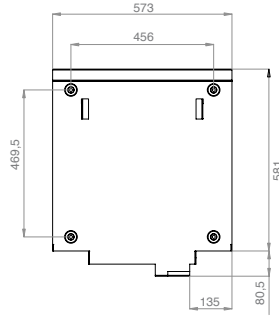

Safety Control System
Completely suitable for various types of gases with safe.

Control System
Remote control with battery. No electricity needed

*unit of measure is mm.

| Technical Features | | | | | | |
|---|--|----------------------|----------------------|----------------------|----------------------|-------------------|
| Model | ALCOR | | | | | |
| Type of appliance | Suspended | | | | | |
| Combustion | Closed combustion (hermetic) | | | | | |
| Certification | CE -Szutest (2195) - EN613 | | | | | |
| Type | C11 | | | | | |
| Category | I2H, I3B, I3B/P, I3P, II2H3B/P, II2H3+, I3+, I3B/P | | | | | |
| Flame protection version | Pilot flame with thermocouple | | | | | |
| Gas Type | Symbol | G20 (20 mbar) | G30 (29 mbar) | G30 (50 mbar) | G31 (37 mbar) | |
| Direct heat output | | 5 | 5 | 5 | 5 | kW |
| Space heating emissions NOx | | 15 | 54 | 2 | 54 | mg/kWh |
| Technical Datas | | | | | | |
| Nominal heat output | Q _{nom} | 5.0 | 5.0 | 5.0 | 5.0 | kW |
| Consumption | | 0.53 | 0.22 | 0.22 | 0.25 | m ³ /H |
| Burner pressure | | 20 | 29 | 50 | 37 | mbar |
| Efficiency class (EN613) | | 1 | 1 | 1 | 1 | |
| Dimensions (Boxes) (Width x Length x Height) | 1st box : 640 x 715 x 420 2nd box : 585 x 700 x 390 | | | | | |
| Weight (Net) | 47 kg (Except chimney set) | | | | | |
| Weight (Gross) | 1st box: 39 Kg (Combustion chamber and glass pane(s)) 2nd box: 19 Kg (Mantelpiece, decoratives, control unit and manuals) | | | | | |