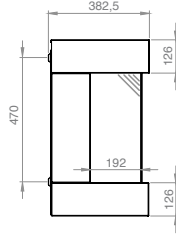

Safety Control System
Completely suitable for various types of gases with safe.

Control System
Remote control with battery. No electricity needed

*unit of measure is mm.

| Technical Features | | | | | | |
|---|--|----------------------|----------------------|----------------------|----------------------|-------------------|
| Model | ALCOR | | | | | |
| Type of appliance | Suspended | | | | | |
| Combustion | Closed combustion (hermetic) | | | | | |
| Certification | CE -Szutest (2195) - EN613 | | | | | |
| Type | C11 | | | | | |
| Category | I2H, I3B, I3B/P, I3P, II2H3B/P, II2H3+, I3+, I3B/P | | | | | |
| Flame protection version | Pilot flame with thermocouple | | | | | |
| Gas Type | Symbol | G20 (20 mbar) | G30 (29 mbar) | G30 (50 mbar) | G31 (37 mbar) | |
| Direct heat output | | 5 | 5 | 5 | 5 | kW |
| Space heating emissions NOx | | 15 | 54 | 2 | 54 | mg/kWh |
| Technical Datas | | | | | | |
| Nominal heat output | Q _{nom} | 5.0 | 5.0 | 5.0 | 5.0 | kW |
| Consumption | | 0.53 | 0.22 | 0.22 | 0.25 | m ³ /H |
| Burner pressure | | 20 | 29 | 50 | 37 | mbar |
| Efficiency class (EN613) | | 1 | 1 | 1 | 1 | |
| Dimensions (Boxes) (Width x Length x Height) | 1st box : 640 x 715 x 420 2nd box : 585 x 700 x 390 | | | | | |
| Weight (Net) | 47 kg (Except chimney set) | | | | | |
| Weight (Gross) | 1st box: 39 Kg (Combustion chamber and glass pane(s)) 2nd box: 19 Kg (Mantelpiece, decoratives, control unit and manuals) | | | | | |

*Ölçü birimi mm'dir.
*unit of measure is mm.

Line Burner
Provides a nice view over
the width of the fire

Safety Control System
Completely suitable for various
types of gasses with safe.

Control System
Remote control with battery.
No electricity needed.