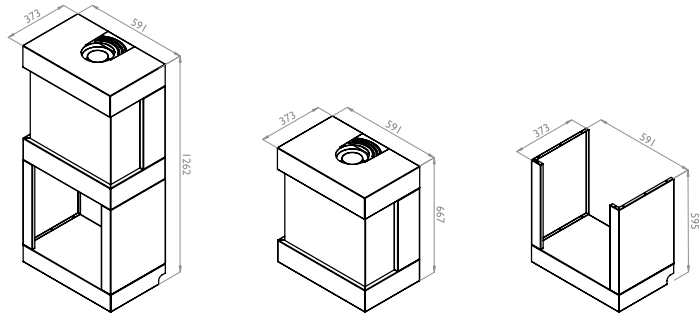

Safety Control System
Completely suitable for various types of gases with safe.

Control System
Remote control with battery. No electricity needed

*unit of measure is mm.

| Technical Features | | | | | | |
|---|--|----------------------|----------------------|----------------------|----------------------|-------------------|
| Model | ALCOR | | | | | |
| Type of appliance | Suspended | | | | | |
| Combustion | Closed combustion (hermetic) | | | | | |
| Certification | CE -Szutest (2195) - EN613 | | | | | |
| Type | C11 | | | | | |
| Category | I2H, I3B, I3B/P, I3P, II2H3B/P, II2H3+, I3+, I3B/P | | | | | |
| Flame protection version | Pilot flame with thermocouple | | | | | |
| Gas Type | Symbol | G20 (20 mbar) | G30 (29 mbar) | G30 (50 mbar) | G31 (37 mbar) | |
| Direct heat output | | 5 | 5 | 5 | 5 | kW |
| Space heating emissions NOx | | 15 | 54 | 2 | 54 | mg/kWh |
| Technical Datas | | | | | | |
| Nominal heat output | Q _{nom} | 5.0 | 5.0 | 5.0 | 5.0 | kW |
| Consumption | | 0.53 | 0.22 | 0.22 | 0.25 | m ³ /H |
| Burner pressure | | 20 | 29 | 50 | 37 | mbar |
| Efficiency class (EN613) | | 1 | 1 | 1 | 1 | |
| Dimensions (Boxes) (Width x Length x Height) | 1st box : 640 x 715 x 420 2nd box : 585 x 700 x 390 | | | | | |
| Weight (Net) | 47 kg (Except chimney set) | | | | | |
| Weight (Gross) | 1st box: 39 Kg (Combustion chamber and glass pane(s)) 2nd box: 19 Kg (Mantelpiece, decoratives, control unit and manuals) | | | | | |