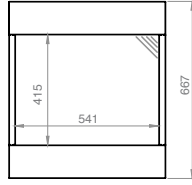

Safety Control System
Completely suitable for various types of gases with safe.

Control System
Remote control with battery. No electricity needed

*unit of measure is mm.

| Technical Features | | | | | | |
|---|--|----------------------|----------------------|----------------------|----------------------|-------------------|
| Model | ALCOR | | | | | |
| Type of appliance | Suspended | | | | | |
| Combustion | Closed combustion (hermetic) | | | | | |
| Certification | CE -Szutest (2195) - EN613 | | | | | |
| Type | C11 | | | | | |
| Category | I2H, I3B, I3B/P, I3P, II2H3B/P, II2H3+, I3+, I3B/P | | | | | |
| Flame protection version | Pilot flame with thermocouple | | | | | |
| Gas Type | Symbol | G20 (20 mbar) | G30 (29 mbar) | G30 (50 mbar) | G31 (37 mbar) | |
| Direct heat output | | 5 | 5 | 5 | 5 | kW |
| Space heating emissions NOx | | 15 | 54 | 2 | 54 | mg/kWh |
| Technical Datas | | | | | | |
| Nominal heat output | Q _{nom} | 5.0 | 5.0 | 5.0 | 5.0 | kW |
| Consumption | | 0.53 | 0.22 | 0.22 | 0.25 | m ³ /H |
| Burner pressure | | 20 | 29 | 50 | 37 | mbar |
| Efficiency class (EN613) | | 1 | 1 | 1 | 1 | |
| Dimensions (Boxes) (Width x Length x Height) | 1st box : 640 x 715 x 420 2nd box : 585 x 700 x 390 | | | | | |
| Weight (Net) | 47 kg (Except chimney set) | | | | | |
| Weight (Gross) | 1st box: 39 Kg (Combustion chamber and glass pane(s)) 2nd box: 19 Kg (Mantelpiece, decoratives, control unit and manuals) | | | | | |