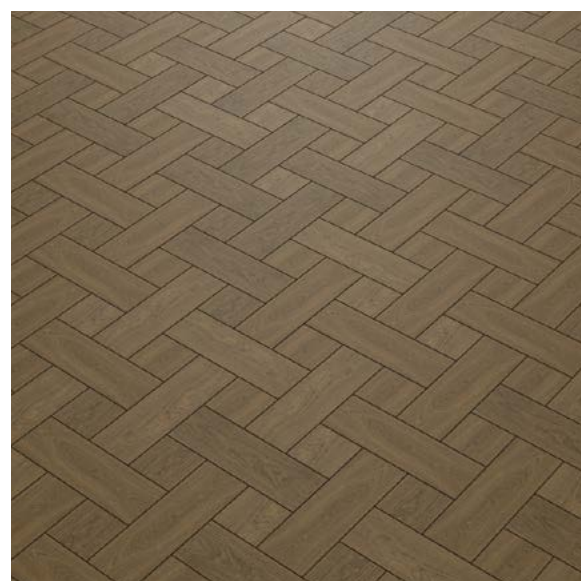

HYDAS D85

Hayalinizdeki mekana ulaşmanız için ihtiyacınız olan mükemmel dokunuş. Hydas doğal cazibesi ve parlak rengi ile mekanınıza yeni bir soluk getirecek.

The perfect touch you need to reach your dream place. It changes the atmosphere of the place with its natural charm and bright color.

Cilalı, fırçalı, derzli, yerden ısıtmaya uygun, D-Click
Lacquer, brushed, bevel, underfloor heating, D-Click