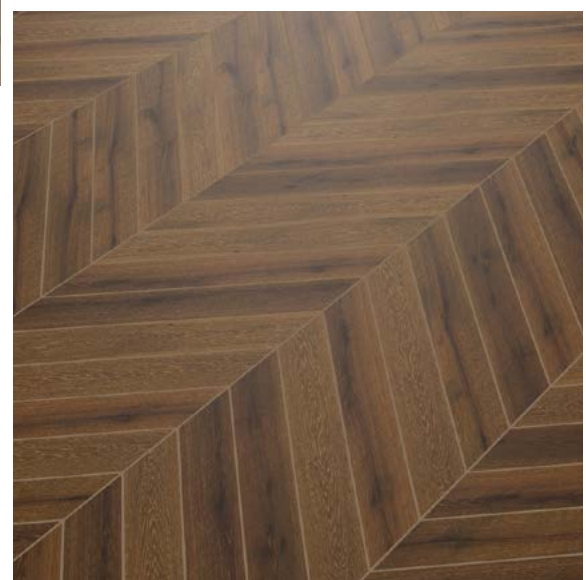

ASPENDOS D79

Şıklıkta toprak gibi zarif ve mağrur. Aspendos sakinliği bir meziyet bilen mekanlar için asil ve serinkanlı bir güzellik sunuyor.

It is as elegant and proud as soil. Aspendos for places where serenity is a virtue offers a noble and calm beauty.

Mat cilalı, fırçalı, derzli, yerden ısıtmaya uygun, D-Click
Matt lacquer, brushed, bevel, underfloor heating, D-Click