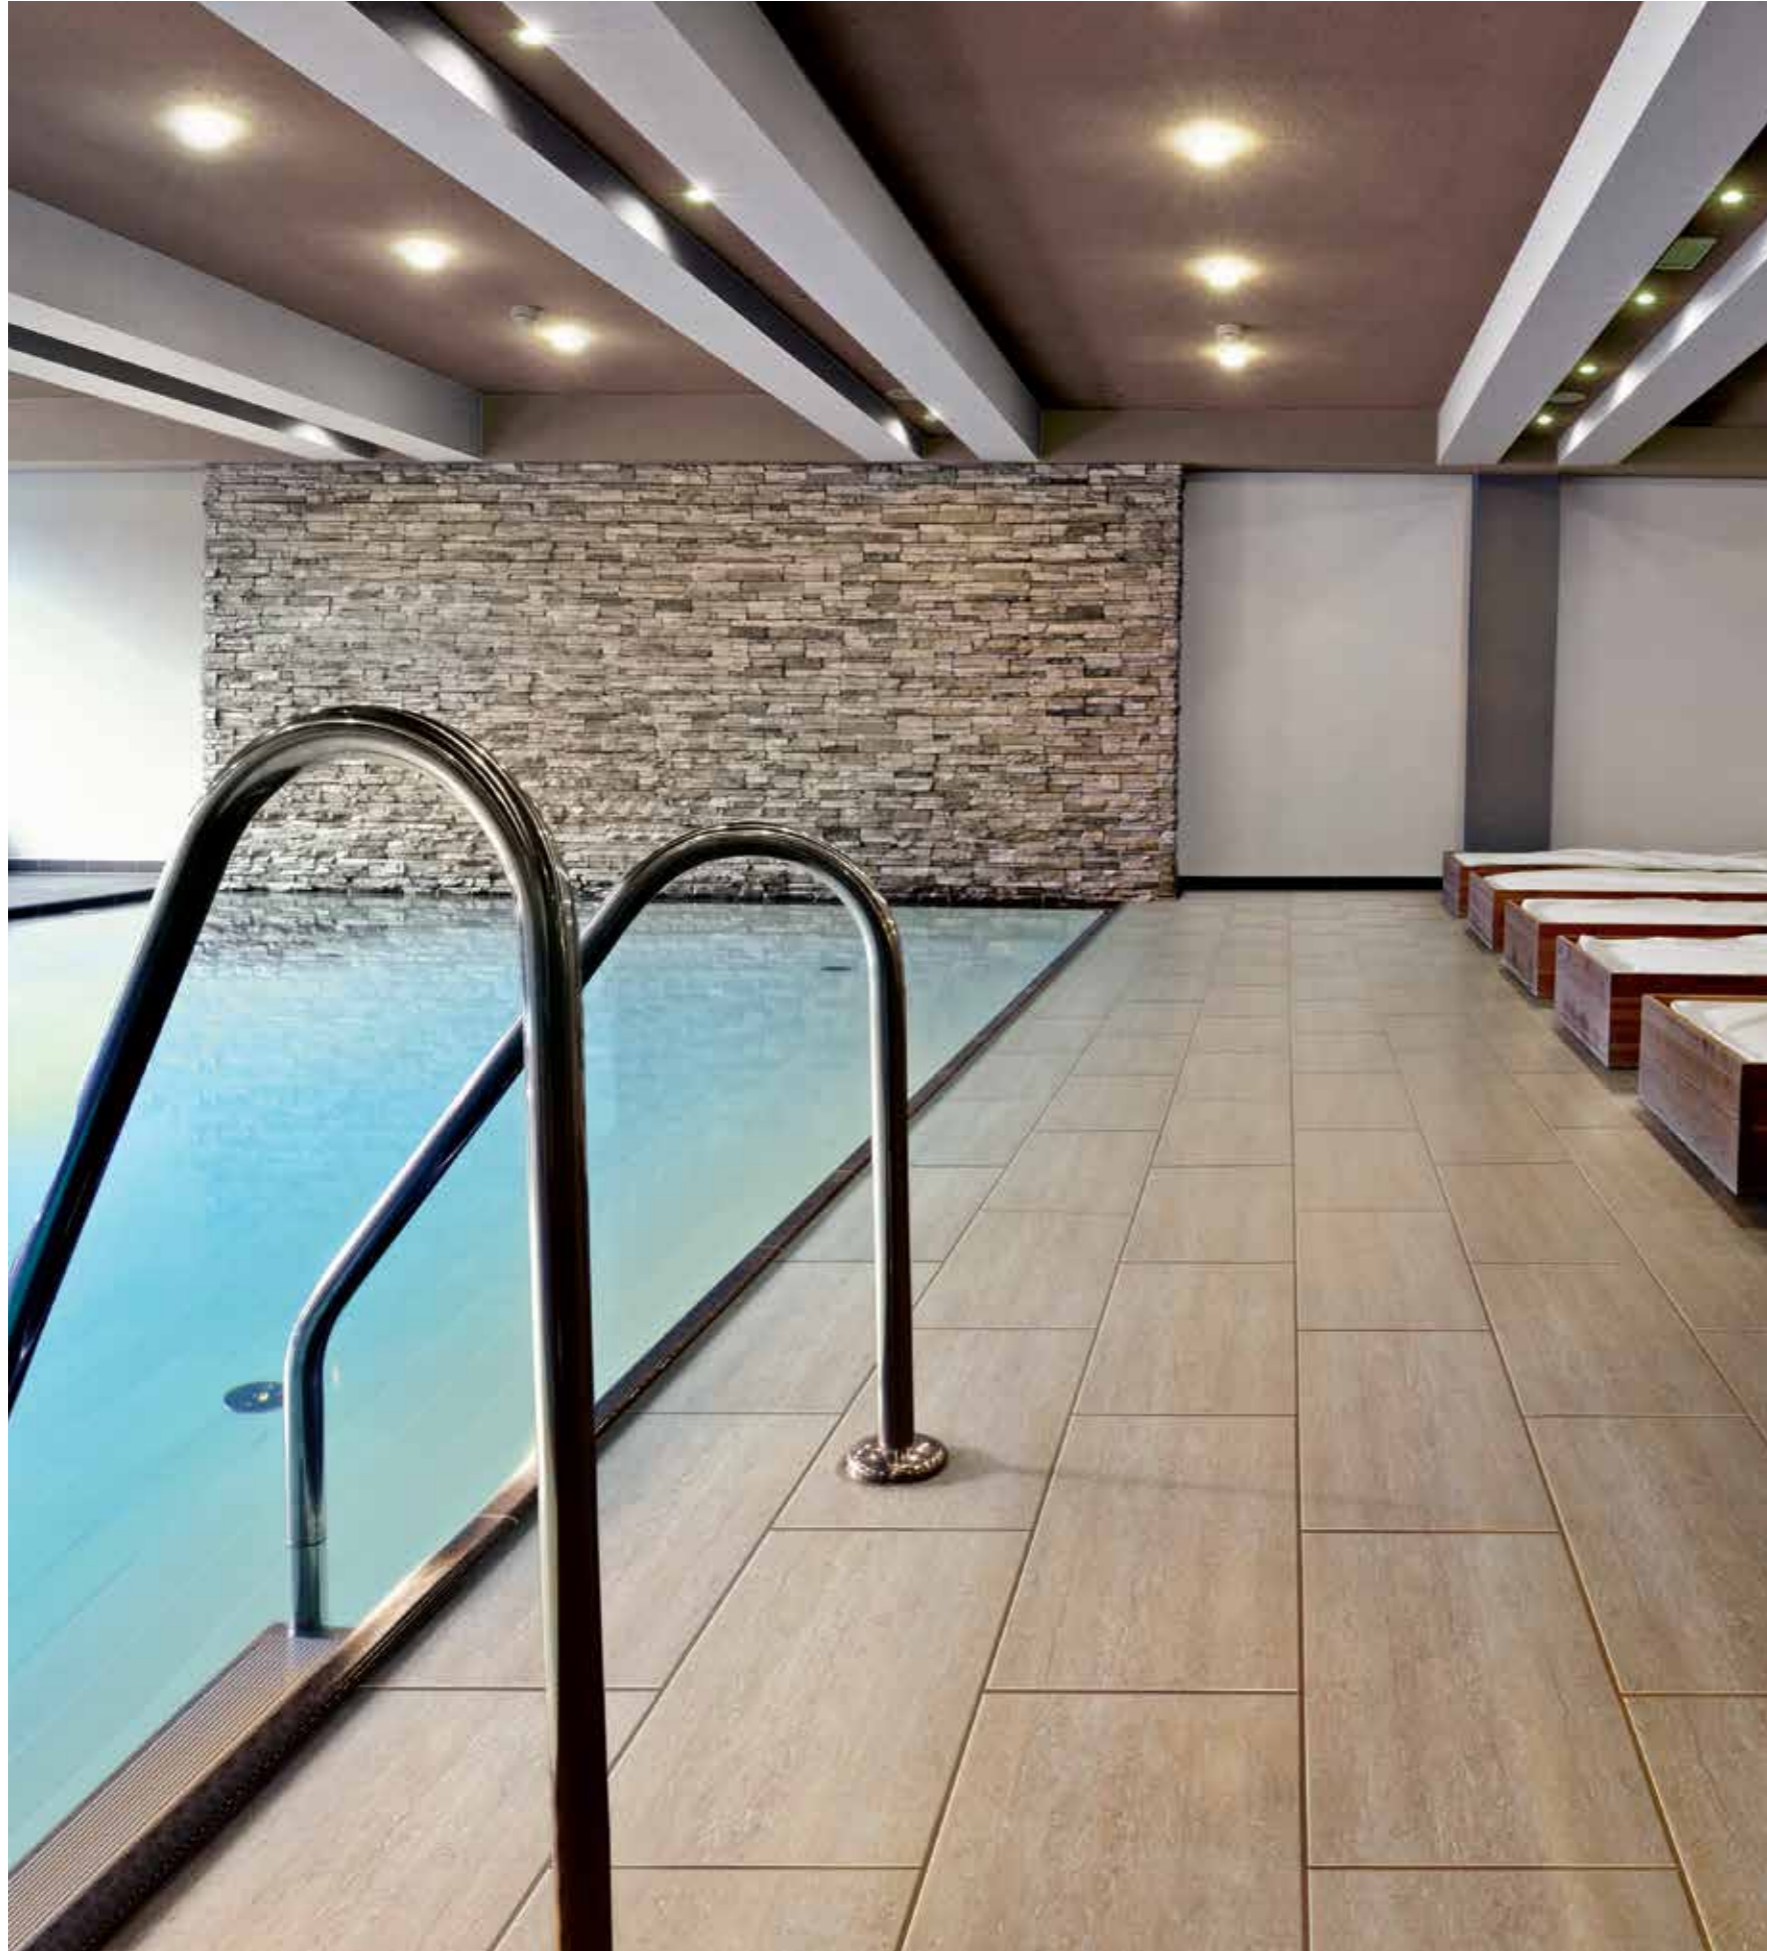

Natura

Travertenin çekici dokusu ile seramiği buluşturan Natura serisi; kemik, bej ve noce renk seçenekleriyle mekanlara huzur veriyor. Natura, dış mekan ve havuz kenarları için sunulan kaymayı engelleyen yapısıyla evinizde ve bahçenizde daima arzu ettiğiniz doğallığı ve estetiği buluşturuyor.

The attractive texture of travertine brings peace to spaces with bone, beige and noce colour options. With its anti-slip construction offered for outdoor and poolside uses, this collection combines the naturalness and beauty that you always desired for your home and garden.

Die attraktive textur aus travertin bringt frieden in den räumen mit den knochen, beige und noce farboptionen. Mit seiner rutschfesten konstruktion, für den außen- und poolanwendungen angeboten werden, kombiniert diese kollektion die natürllichkeit und schönheit, die sie für ihr haus und garten immer gewünscht haben.

La texture attrayante du marbre de la série Natura, apporte la paix à des espaces avec des choix de couleurs os, beige et noce. Avec sa construction antidérapant fournie pour des usages extérieurs et piscine, cette collection combine le naturel et la beauté que vous avez toujours souhaité pour votre maison et votre jardin.

Noce
Noce
Noce
Noce
Noce Antislip
Noce Anti-slip
Noce Antislip
Antidérapant Noce
30x60cm / 12"x24"

Kemik
Bone
Knochen
Os
Kemik Antislip
Bone Anti-slip
Knochen Antislip
Antidérapant Os
30x60cm / 12"x24"