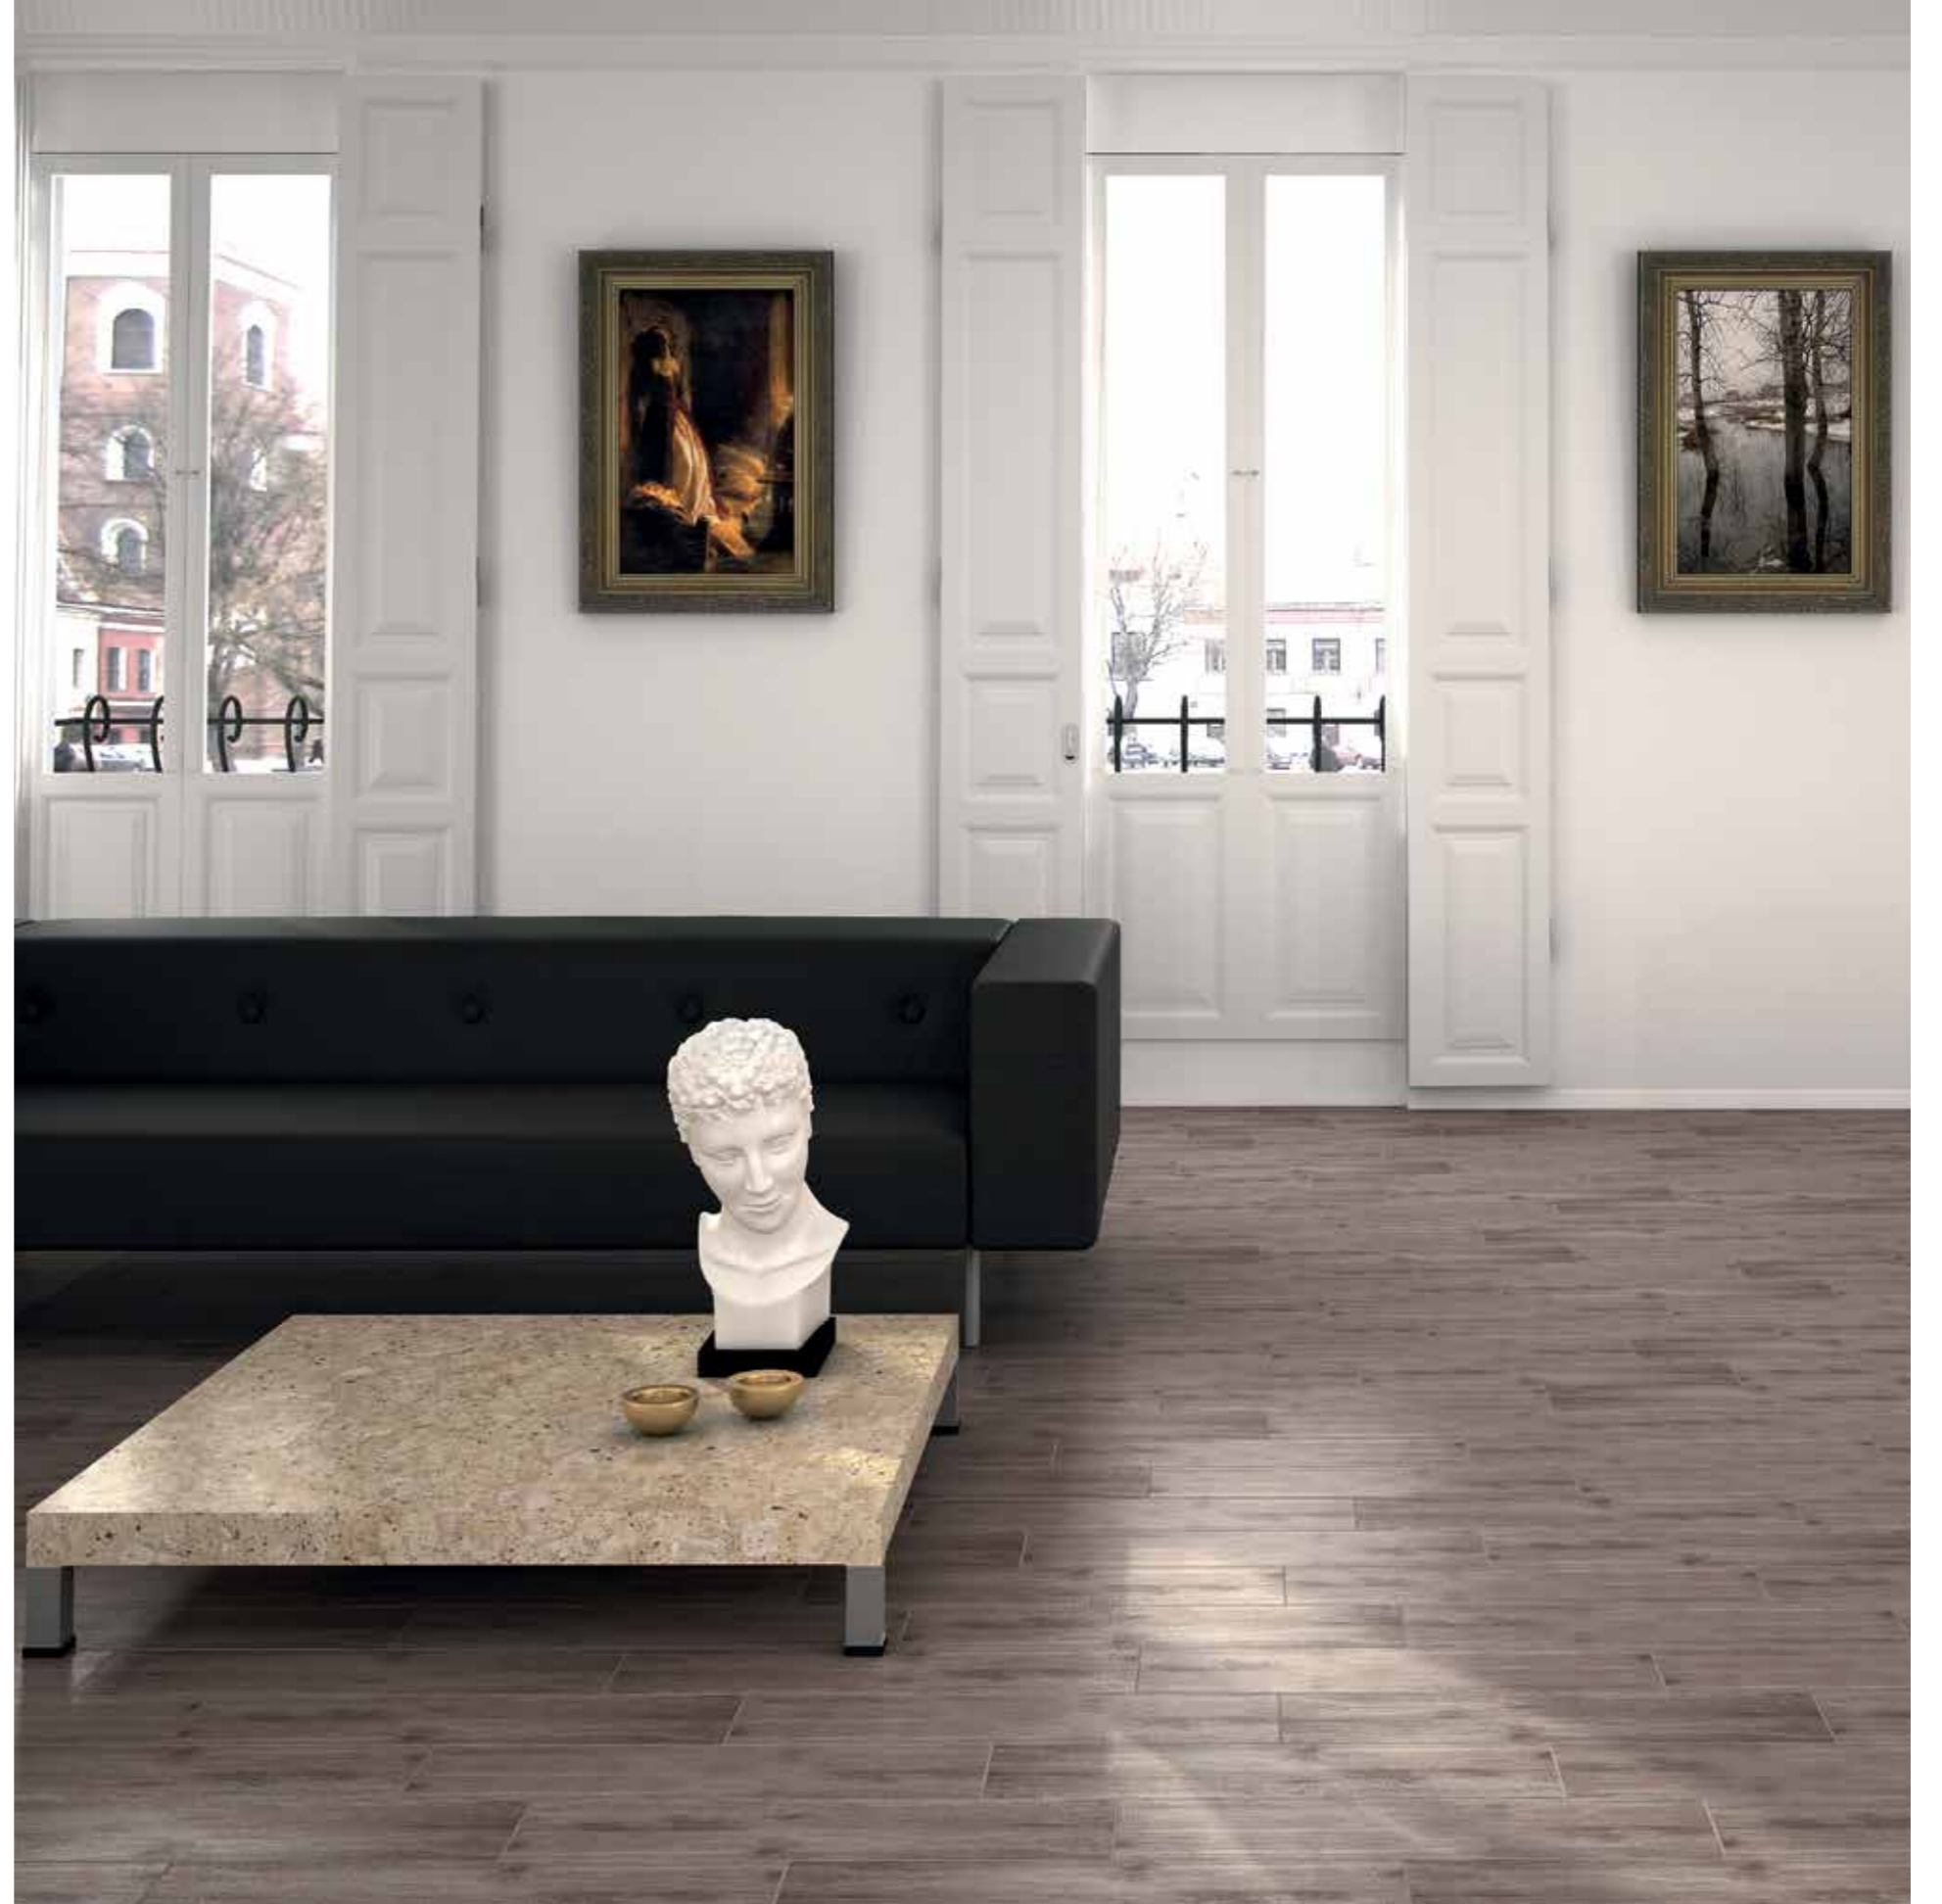

Wood

Doğal ahşap dokusu ile zenginleşen seramik karolarıyla Wood serisi, 15x60 cm ebadında dört renk seçeneği ile ahşabın tüm doğallığını ve dokusunu mekanlarınıza yansıtıyor.

Enriched with the natural texture of wood, Wood series ceramic tiles reflect the sheer natural touch and texture of wood to your residence with their four color options and 15x60 cm size.

Mit ihren Keramikfliesen, die mit einer natürlichen Holzstruktur angereichert sind, spiegelt die Wood-Serie die gesamte Natürlichkeit und Struktur des Holzes in Ihren Räumen mit vier Farboptionen in einer Größe von 15x60 cm wider.

Les carreaux en céramique de la série Wood enrichît par une texture de bois naturelle, reflète parfaitement la texture et la forme naturelle du bois dans vos espaces, en offrant quatre choix de couleurs de dimensions 15x60 cm.

GS-N3000

Bej

Beige

Beige

Beige

15x60cm / 6"x24"