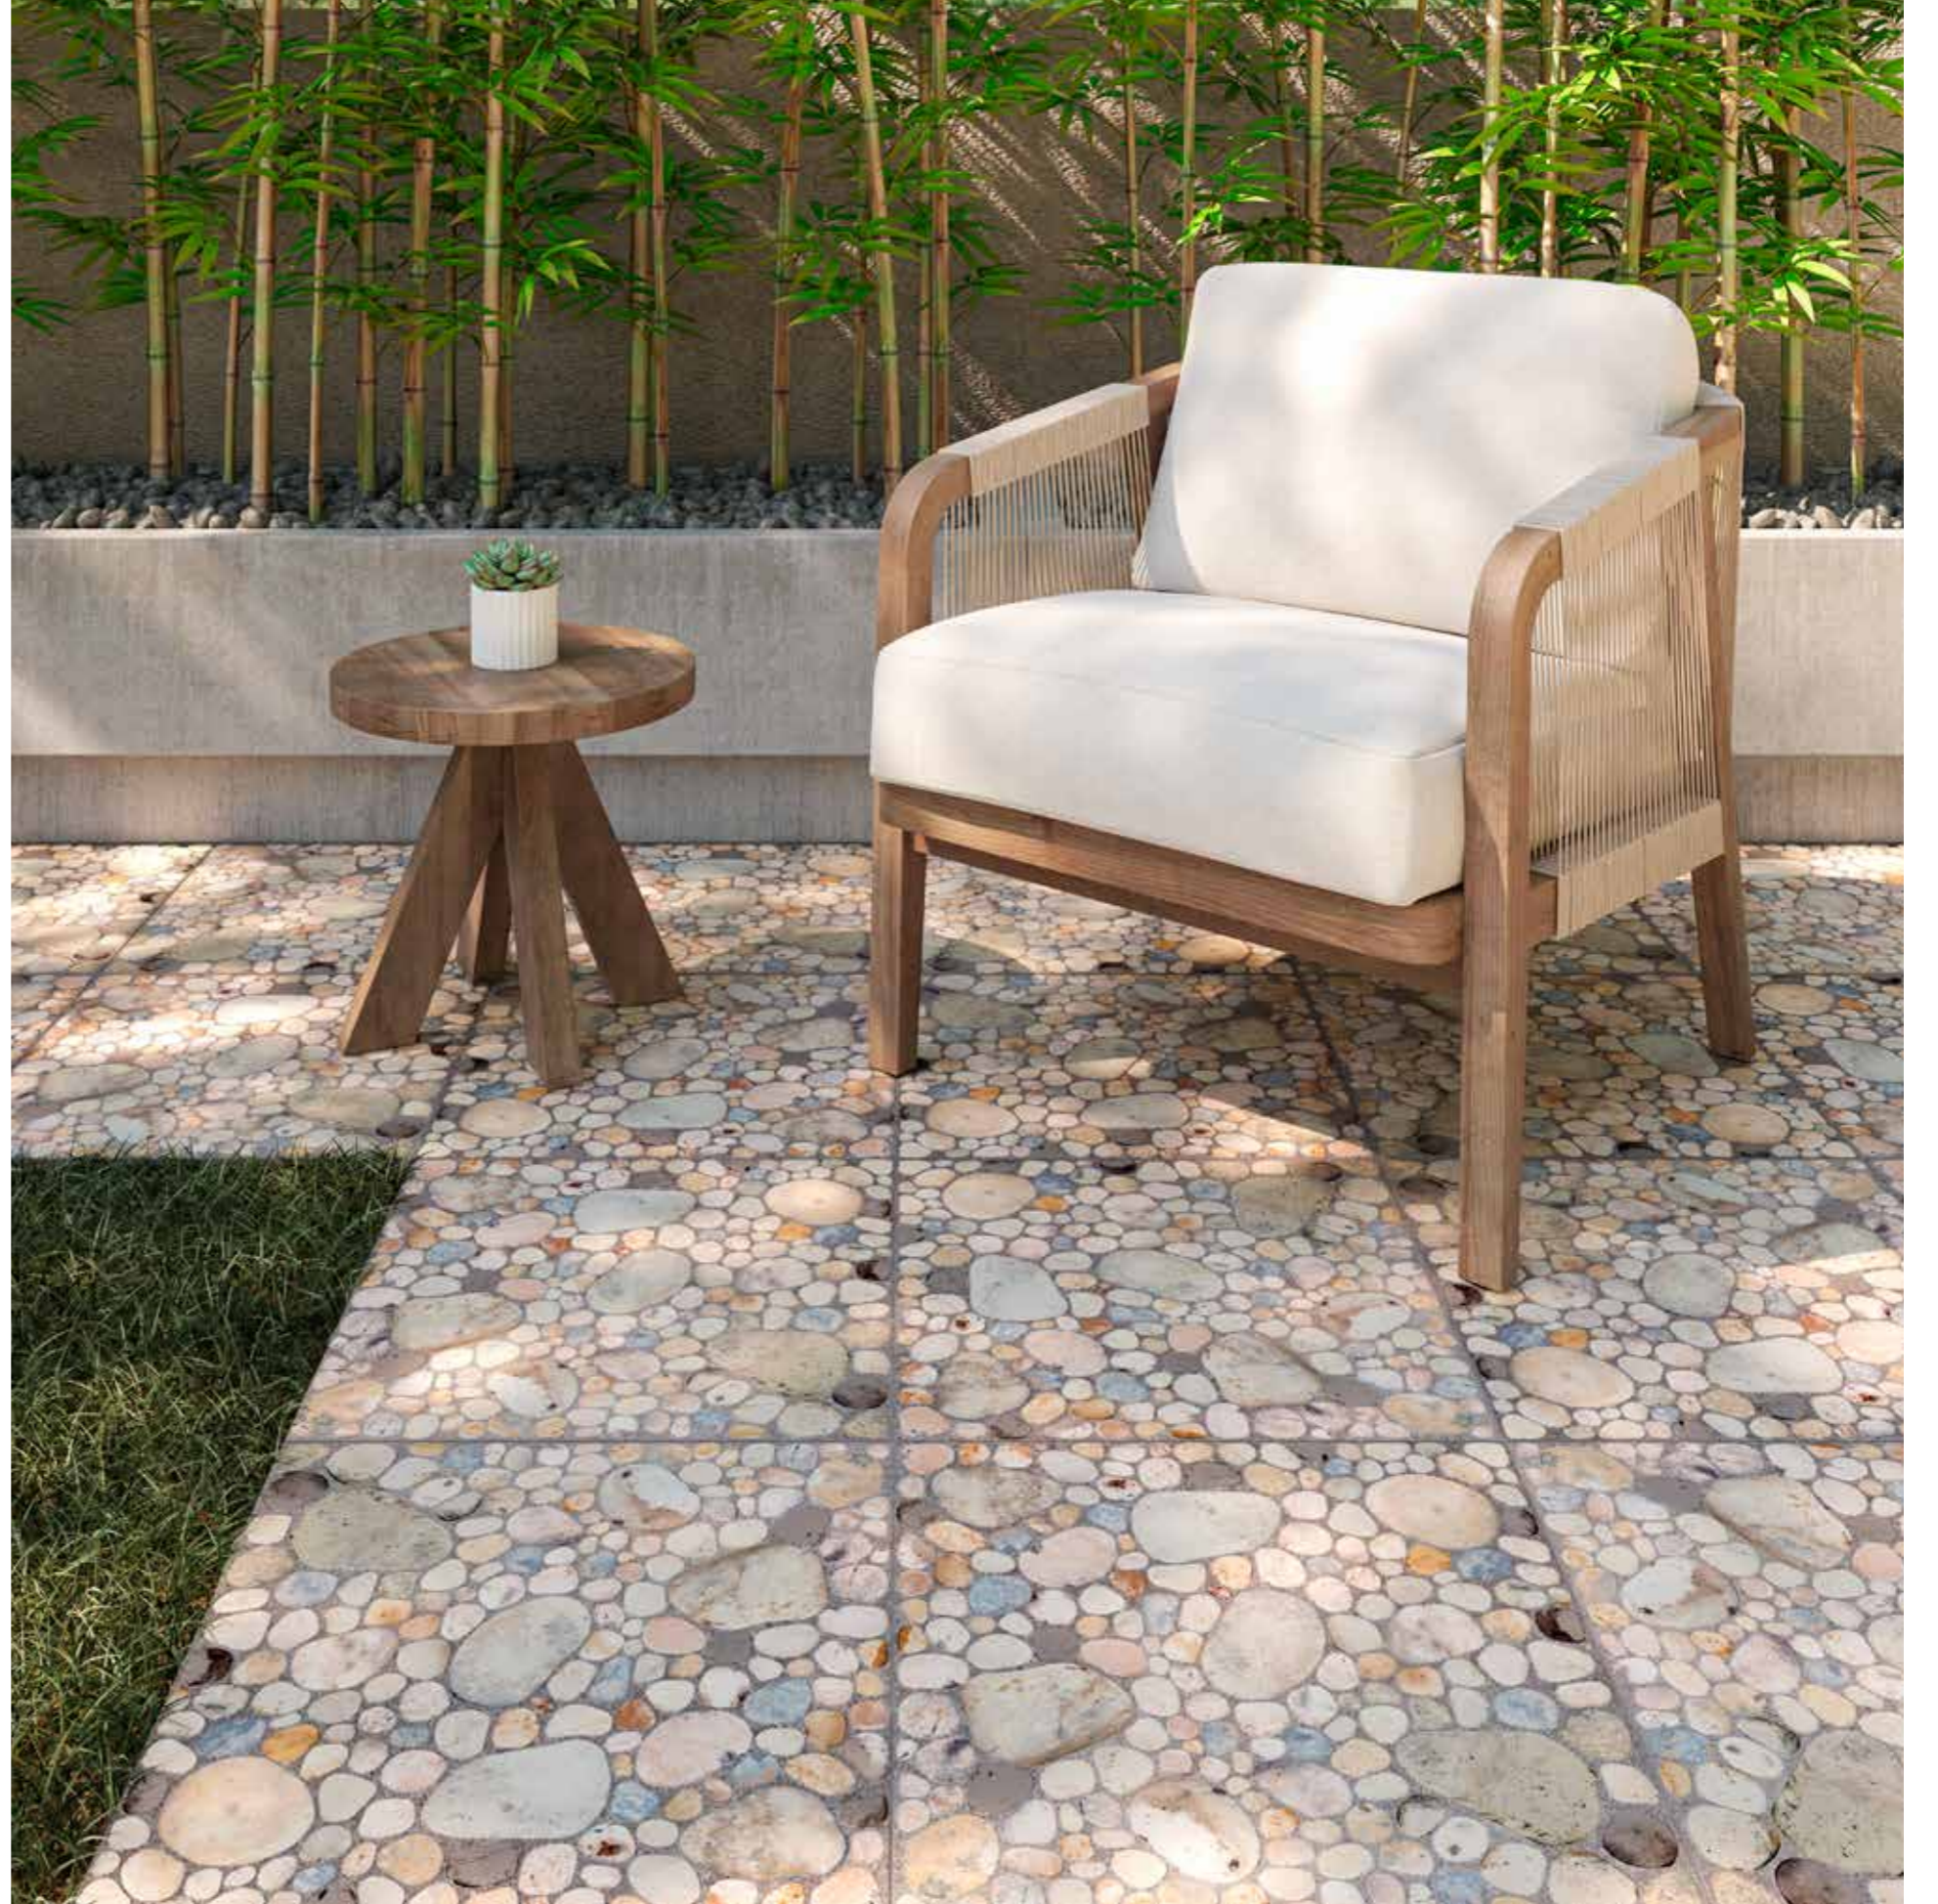

Grava YENI NEW

Yaşam alanlarında samimi bir atmosfer yakalamak isteyenler için renkli ve hareketli bir tasarım sunan Grava, çakıl taşlarının cazibesi ile şık kombinasyonlar yaratıyor. Sıcak ve soğuk renk tonlarını bir arada barındıran seri, 45x45 cm ebatlarında kum rengi yüzeyleri ile dikkat çekiyor. Mat ve kaymaz dokusuyla kullanıldığı mekanlarda odak noktası olan Grava, karakteristik dekorasyonlar için ilham verici bir nitelikte.

Grava creates stylish combinations with the charm of pebbles thus offering a colorful and lively design for those who seek to achieve an intimate atmosphere in their living spaces. The series that combines warm and cold color tones together, draws attention with its 45x45 cm sand-colored surfaces. Grava, becomes the focal point in the spaces with its matte and nonslip texture and it is inspiring for characteristic decorations.

Grava bietet ein farbenfrohes und lebendiges Design für diejenigen, die eine intime Atmosphäre in ihren Wohnräumen möchten, und schafft stilvolle Kombinationen mit dem Charme von Kieselsteinen. Die Serie kombiniert warme und kalte Farbtöne und zieht mit ihren sandfarbenen Oberflächen im Format 45x45 cm die Aufmerksamkeit auf sich. Grava, der mit seiner matten und rutschfesten Textur im Mittelpunkt des Einsatzbereichs steht, inspiriert zu charakteristischen Dekorationen.