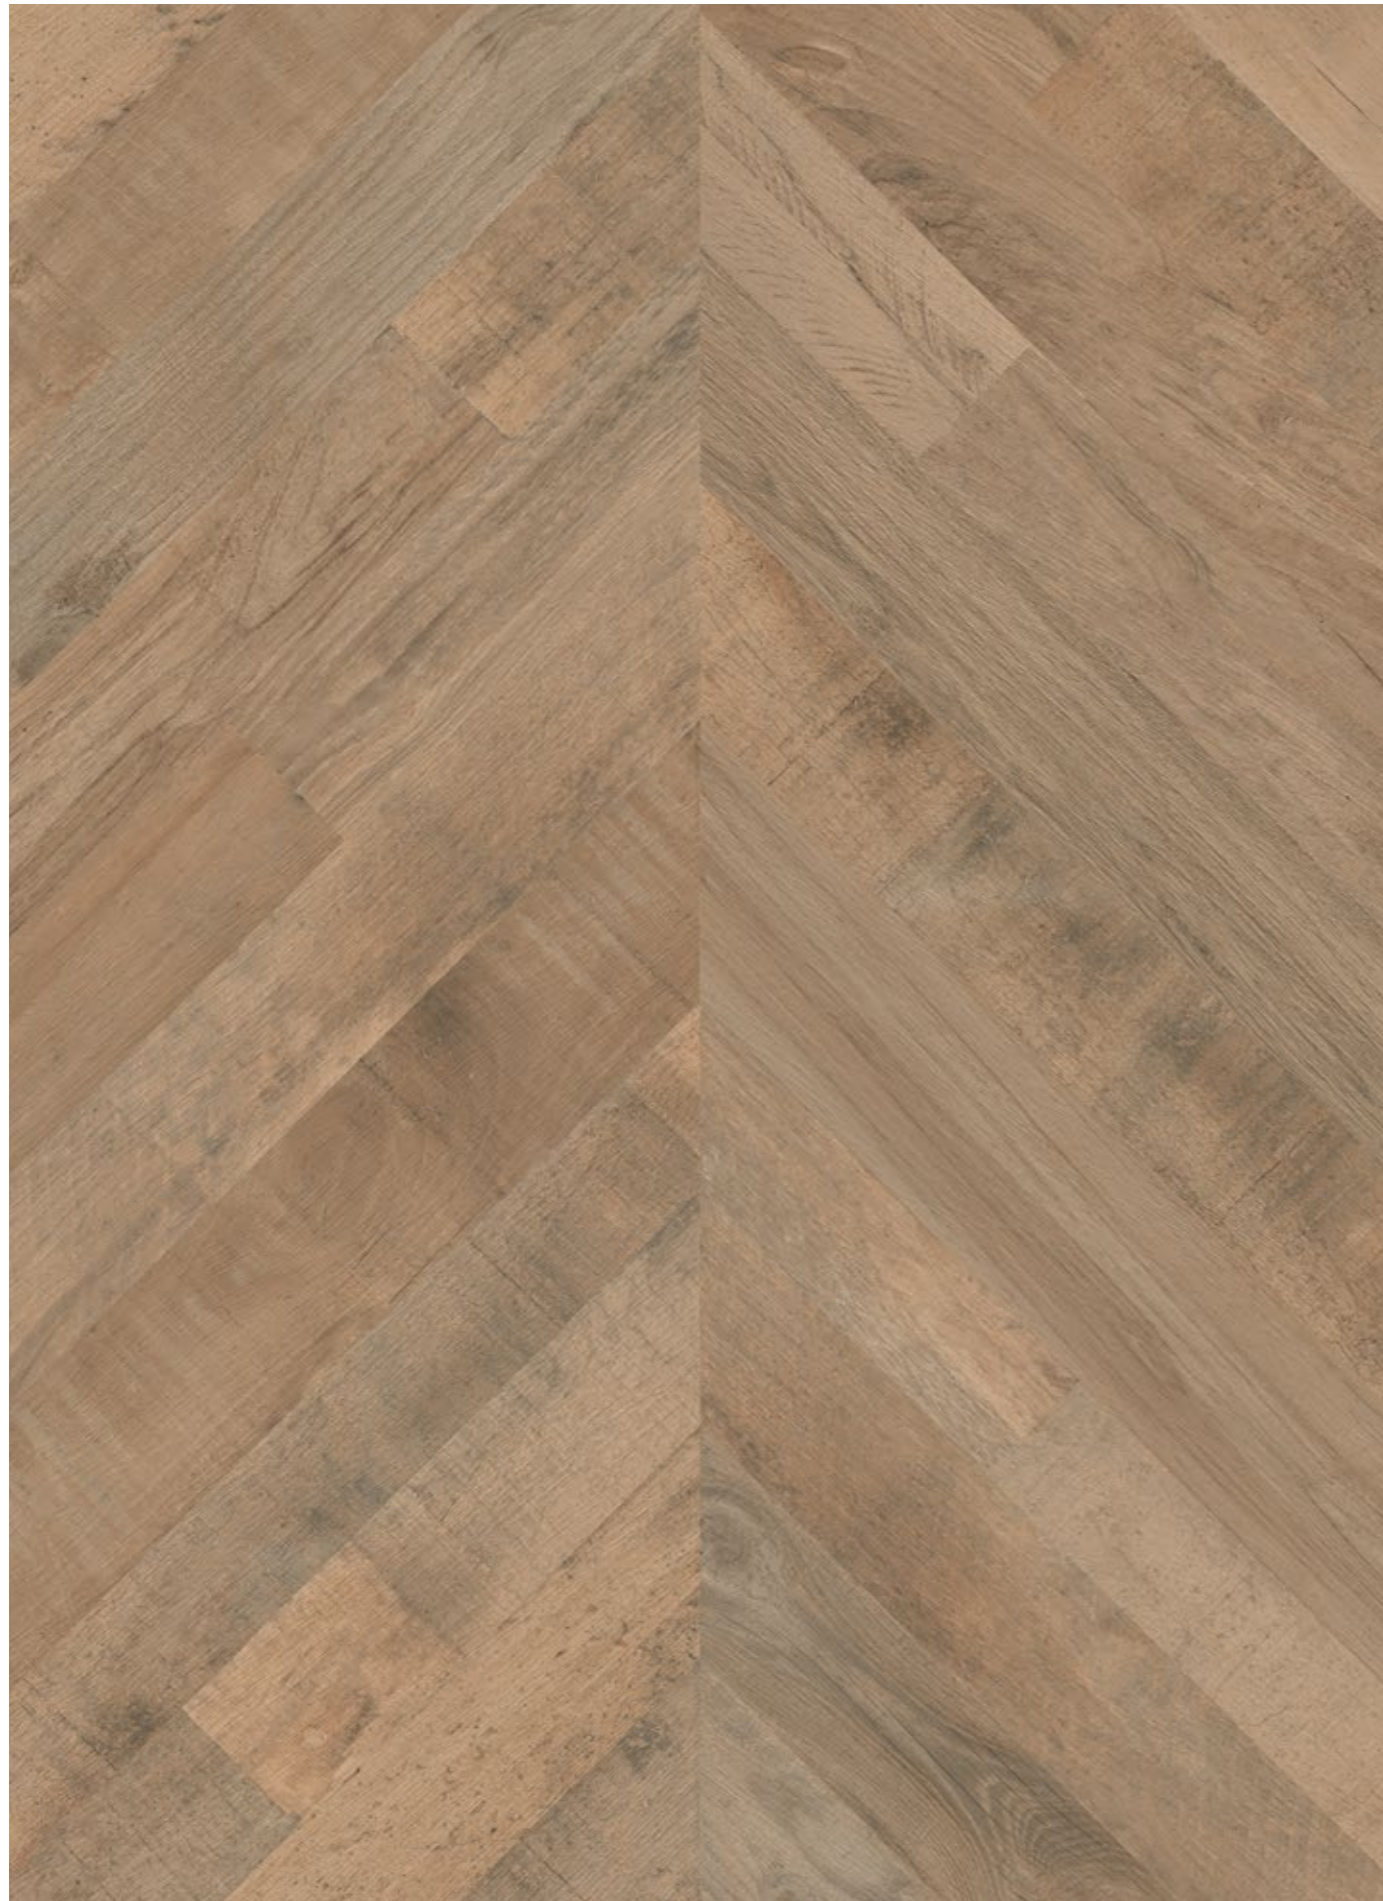

Light
60x120cm / 24"x48"