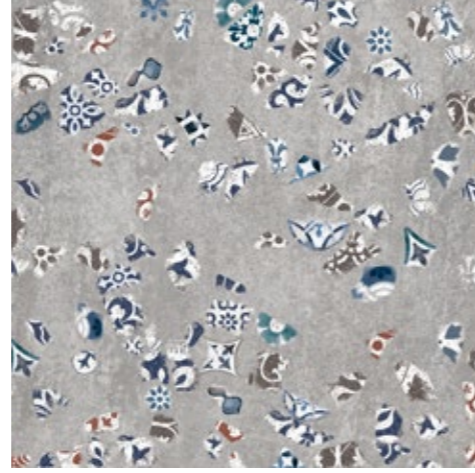

Lavastone Kahve / Lavastone Brown  
Lavastone Braun / Lavastone Brun  
60x60cm / 24"x24"  
Zengin Yüzey / Rich Surface / Reiche Oberfläche / Surface riche

Cement Mozaik / Cement Mosaic  
Cement Mosaic / Cement Mosaïque  
60x60cm / 24"x24"  
Zengin Yüzey / Rich Surface / Reiche Oberfläche / Surface riche